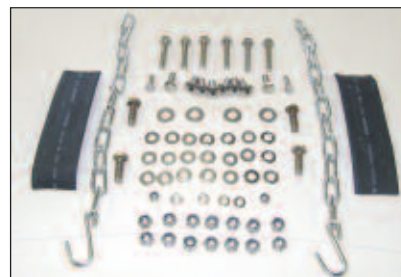

SEAT-2710

Utility Box Mounting Kits – Purchased Separately

Versatile mounting kits can be used for steel or aluminum utility box kits. Reorder mounting kits as needed.

VOLUME PRICING

Item #

BOX-111	Med/TXT
BOX-113	Marathon
BOX-112	DS Old/New
BOX-115	Precedent
BOX-114	G2/G9
BOX-110	G14/G16